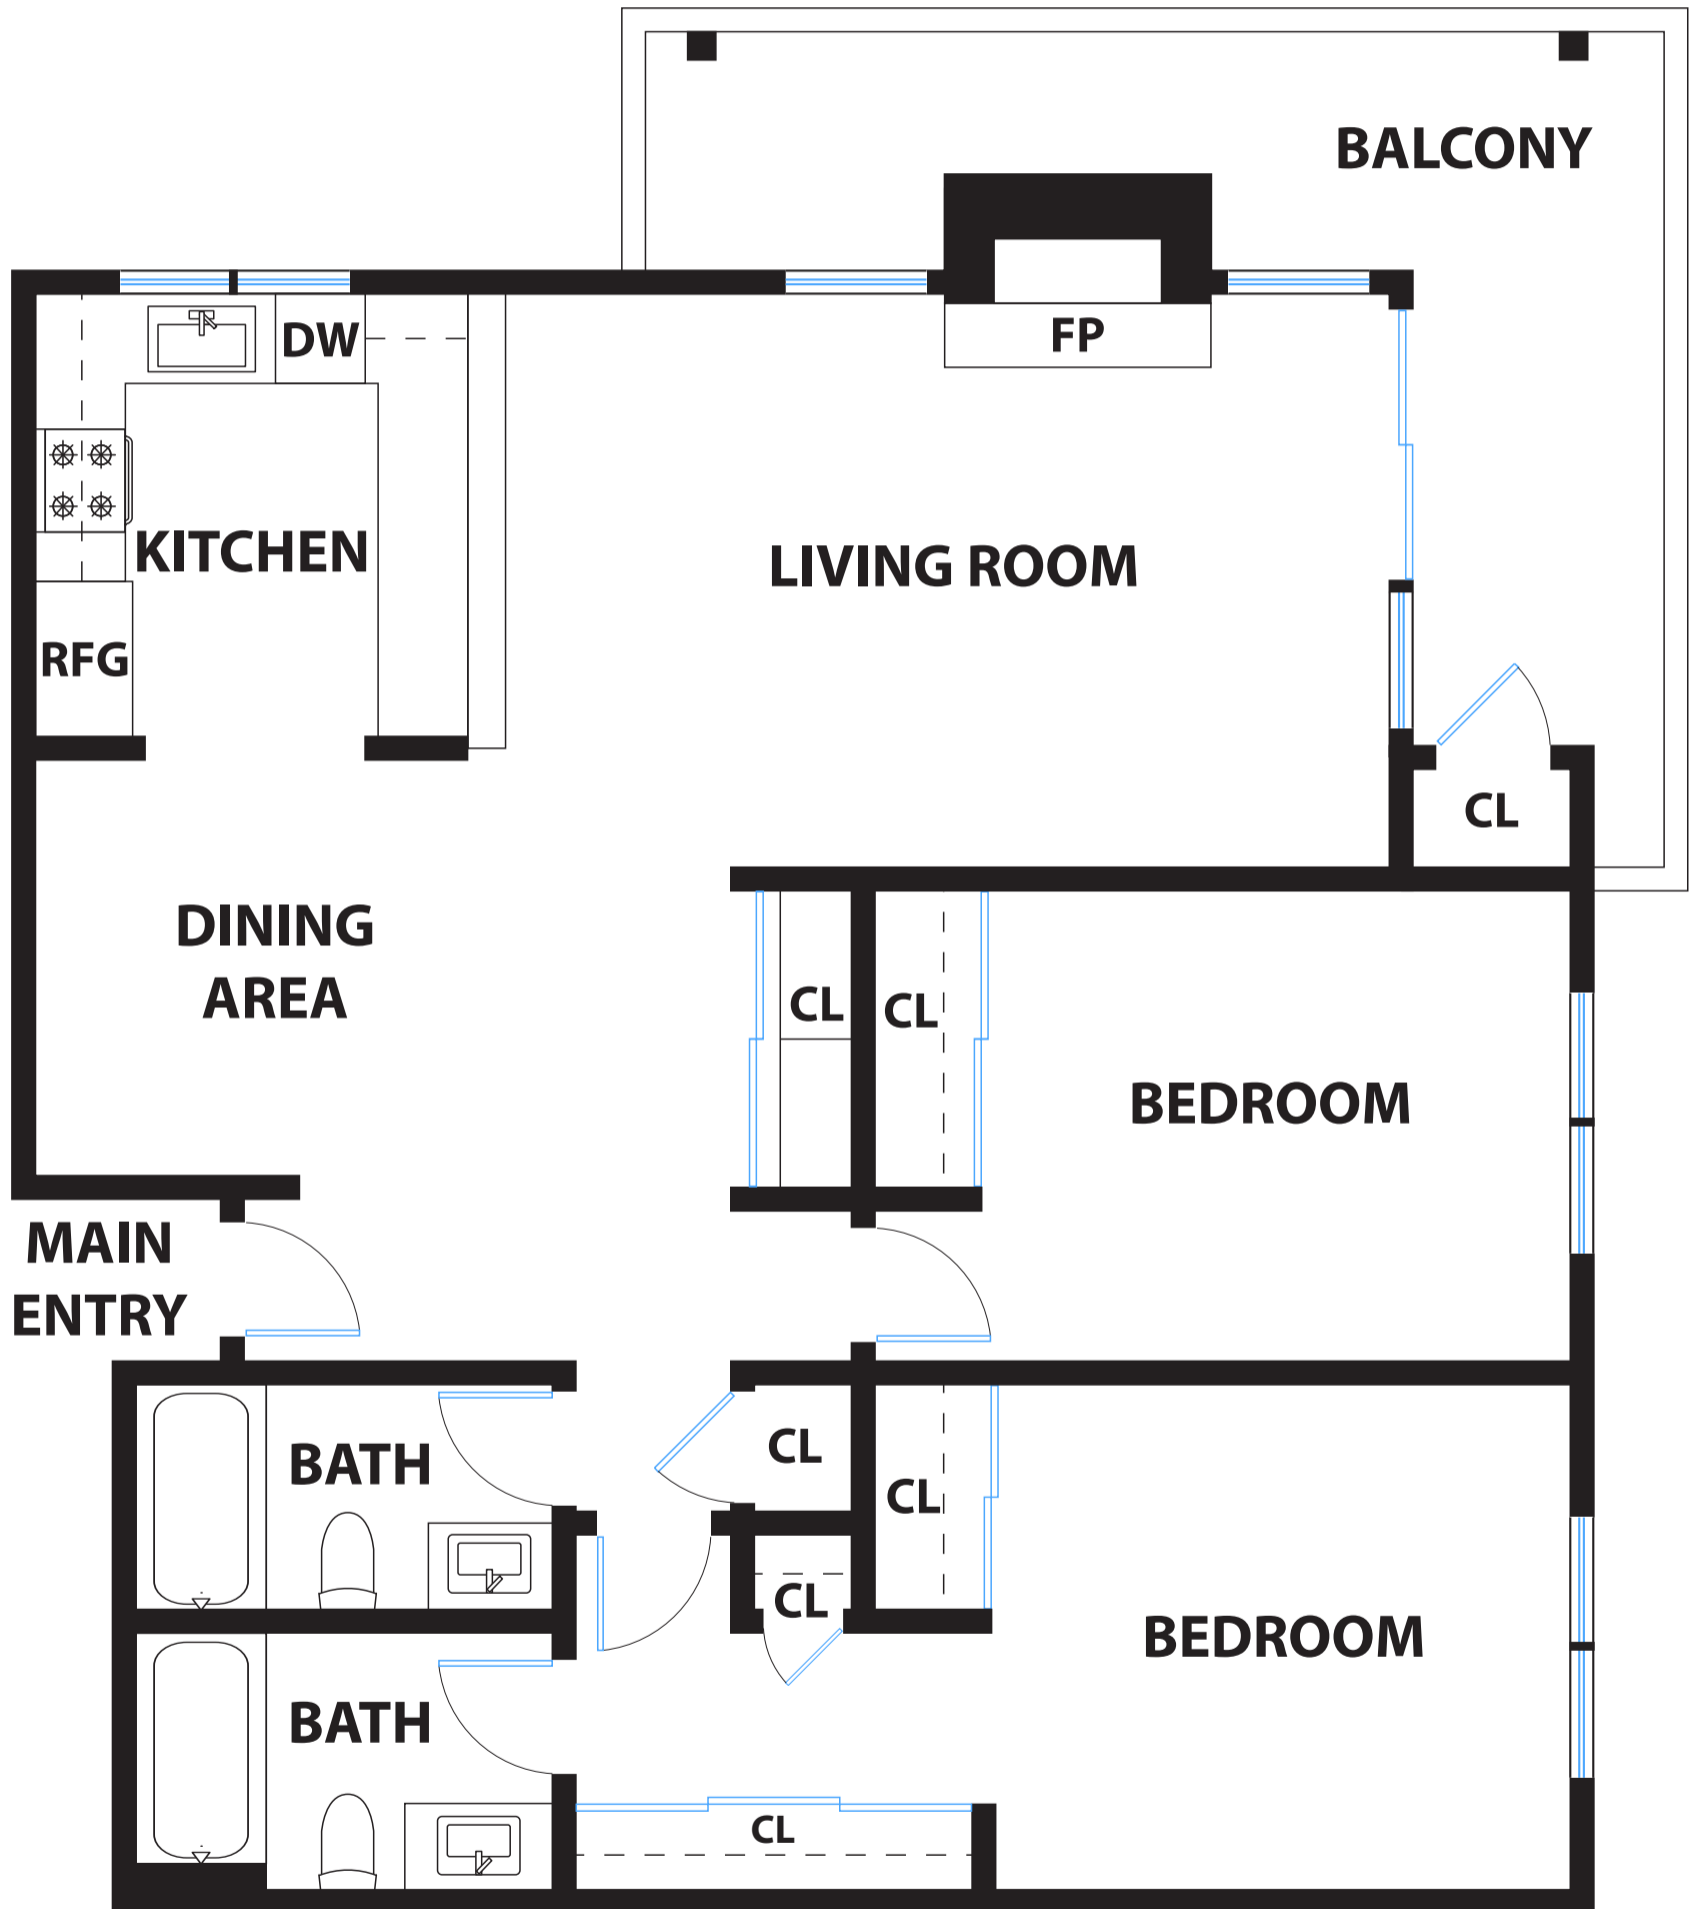

1700 DE ANZA BOULEVARD #111

SAN MATEO

DISCLAIMER: RENDERING BY OPEN HOMES PHOTOGRAPHY. ALL MEASUREMENTS ARE APPROXIMATE AND MAY NOT BE EXACT.
DO NOT RELY ON THE ACCURACY OF THIS FLOOR PLAN WHEN DETERMINING THE PRICE OF A PROPERTY OR MAKING DECISIONS
REGARDING BUYING OR SELLING OF PROPERTIES WITHOUT INDEPENDENT VERIFICATION.